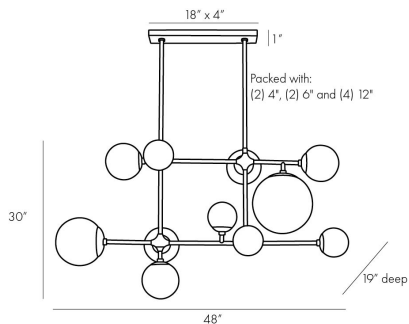

ARTERIOS

HILLIARD CHANDELIER

89473

H: 32 IN, W: 48 IN, D: 19 IN

Bronze, Opal Glass

Contract Suitable As Is

A slight departure from true linear form, this asymmetric grid-like layout of lights delivers strong visual presence. A balancing act of materials and proportions, the tiered bronze steel frame seamlessly flows into antique brass arms for a stark yet striking contrast. Each arm presents an opal glass globe, which range in size for added drama. Perfect for contemporary spaces, or for adding a modern touch to traditional settings. Addi-

APPEARANCE

Material	Glass, Steel
Finish	Antique Brass, Bronze, Opal
Top Coat/Sealant	false

DIMENSIONS

	7.75 IN
Chandelier	H: 30 IN, W: 48 IN, D: 19 IN
Minimum Hanging Height	32 IN
Maximum Hanging Height	66 IN
Canopy	H: 1 IN, W: 18 IN, D: 4 IN

WIRING

Rating	Damp
Cord	10 FT, Clear/Silver, SVT
Socket	11, Type A x 1, Type B x 10
Maximum Watt	25
Voltage	110-120 V

CERTIFICATIONS

Cerifications	Mexico Australia, EU, United Kingdom, Middle East, United States, Canada
---------------	---

COMPLIANCY

UL/ETL	Yes
CB	Yes
RoHS	true

SHIPPING

Product Weight	23.15 LBS
Gross Weight 1	32.19 LBS
Shipping Box 1	H: 42.5 IN, L: 23.5 IN, W: 14.5 IN

REPLACEMENT PARTS

Replacement Part 1	PIPE-447
Replacement Part 1 Dim	Ext Pipe (1) 4", (1) 6", (1) 12"
Replacement Part 2	CANOPY-489
Replacement Part 2 Dim	1" x 18" x 4"